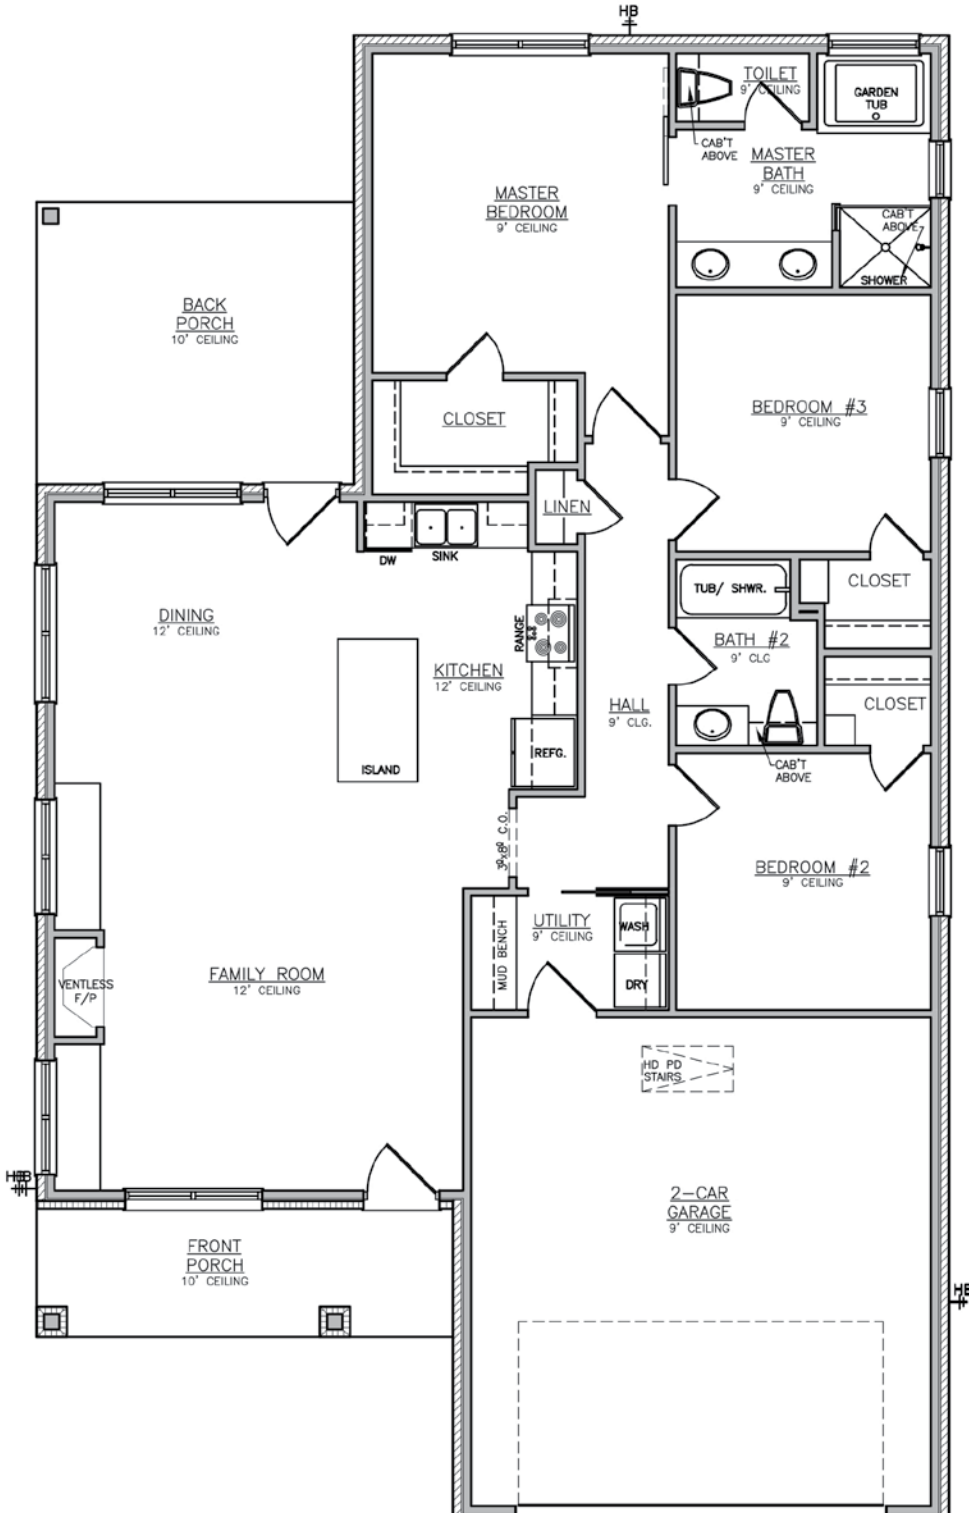

A Private Gated Community

PRESTON RIDGE

CHARLESTON

Elevation Option 1

Elevation Option 2

The information included on this marketing material has been obtained from sources believed to be reliable, however, Preston Ridge Partners LLC (PRP) make no guarantee, warranty, or representation as to its completeness or accuracy thereof about its contents. Information is subject to error, omissions, change of conditions, prior to construction, or withdraw without notice. PRP reserves the right to modify methods or means at any time without notice. It is your responsibility to independently confirm its accuracy. Copyright (C), 2020 Preston Ridge Partners LLC. All Rights Reserved. **Updated 03/07/23**

Optional Master Bath

903-920-8088

eighty8realty.com

eighty8realty

@eighty8realty

© 2023 eighty8realty